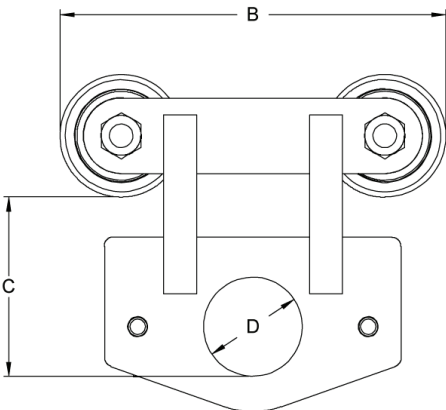

BEAM TROLLEY

1, 3, & 6 ton capacity

| MODEL | S.W.L. (lb/tons) | WEIGHT (lbs) | WIDTH (in) Min-Max | A (in) | B (in) | C (in) | D (in) |
|-------|---------------------|-----------------|-----------------------|-----------|-----------|-----------|-----------|
| BT20 | 1 Ton | 18 | 3-8 | 13 7/16" | 8" | 3 1/2" | 1 1/2" |
| BT60 | 3 Ton | 30 | 3-8 | 13" | 10 1/2" | 4 5/8" | 2 1/2" |
| BT120 | 6 Ton | 55 | 4-10 | 17 7/16" | 12" | 6" | 3 1/2" |