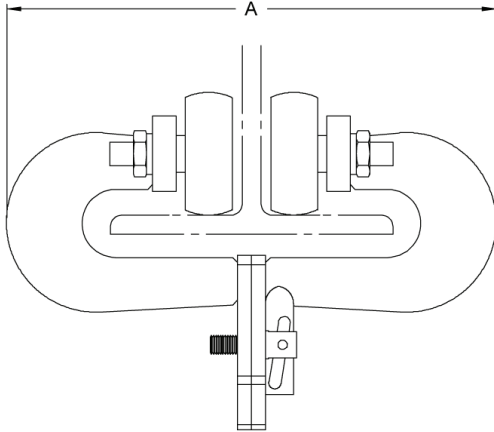

BEAM TROLLEY

1, 3, & 6 ton capacity

| MODEL | S.W.L. (lb/tons) | WEIGHT (lbs) | WIDTH (in) Min-Max | A (in) | B (in) | C (in) | D (in) |
|-------|---------------------|-----------------|-----------------------|-----------|-----------|-----------|-----------|
| BT20 | 1 Ton | 18 | 3-8 | 13 7/16" | 8" | 3 1/2" | 1 1/2" |
| BT60 | 3 Ton | 30 | 3-8 | 13" | 10 1/2" | 4 5/8" | 2 1/2" |
| BT120 | 6 Ton | 55 | 4-10 | 17 7/16" | 12" | 6" | 3 1/2" |